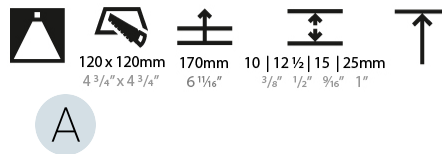

PHYSICAL

Shape: Square
Length (mm): 106
Length (in): 4 3/16
Width (mm): 106
Width (in): 4 3/16
Height (mm): 150
Height (in): 5 7/8
Ceiling Thickness (mm): 10 / 12.5 / 15 / 25
Ceiling Thickness (in): 3/8 or 1/2 or 9/16 or 1
Min. Recessing Depth (mm): 170
Min. Recessing Depth (in): 6 11/16
Light Distribution: Downlight
Weight (kg): 0.769
Weight (lbs): 1.69
Fixture Finish: SSR / BKV / CWI / CRY / HAB / UFT / ITA / RUA / FTG / MYG / LOD / PUS / FRO / FUP / KIA / POP / BLS / SPG / MEY / GOH / GUM / CHC / COM / ABZ / JAG / OBR / MOS / ROR
Fixture Material: Aluminum Die Cast
Cut-out Measurements: 120mm / 4 3/4" x 120mm / 4 3/4"
Upon Request: Unique Ceiling Thickness

ELECTRICAL

Lamp Type: LED (Zhaga Standard)
Input Wattage (W): 16.5
Total Output Wattage (W): 14.7
Dimming: Dali Dimming
Driver Included: No
Driver Location: Recessed Housing
Driver Type: Constant Current - 120Vac
Driver Class: Class 2
Housing: See Components
Input Voltage (V): 120
Constant Current (MA): 350

LED

Number of LEDs: 1
Max. Delivered Lumen (lm): 770
Nominal Lumen (lm): 1140
CRI: >90 CRI
Lamp Life (hrs): 50000
Upon Request: RGB-W Tunable White Special Color Temperature Special LED

OPTICAL

Reflector: 20 / 40 / 60
Upon Request: Special Beam Angles

RATINGS AND CERTIFICATIONS

Certified By: Certified for North American Standards
IP rating: IP20
Zaneen Company Inc. © 2024, T 1800-388-3382, F 416-247-9319, www.zaneen.com