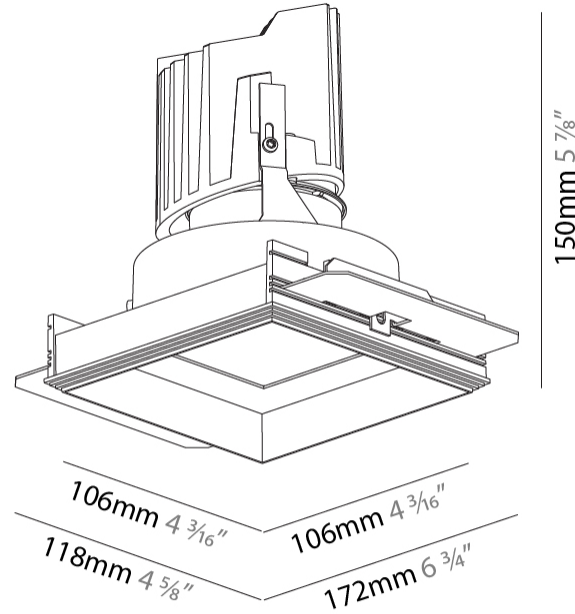

PHYSICAL

Shape: Square
Length (mm): 106
Length (in): 4 3/16
Width (mm): 106
Width (in): 4 3/16
Height (mm): 150
Height (in): 5 7/8
Ceiling Thickness (mm): 10 / 12.5 / 15 / 25
Ceiling Thickness (in): 3/8 or 1/2 or 9/16 or 1
Min. Recessing Depth (mm): 170
Min. Recessing Depth (in): 6 11/16
Light Distribution: Downlight
Weight (kg): 0.769
Weight (lbs): 1.69
Fixture Finish: SSR / BKV / CWI / CRY / HAB / UFT / ITA / RUA / FTG / MYG / LOD / PUS / FRO / FUP / KIA / POP / BLS / SPG / MEY / GOH / GUM / CHC / COM / ABZ / JAG / OBR / MOS / ROR
Fixture Material: Aluminum Die Cast
Cut-out Measurements: 120mm / 4 3/4" x 120mm / 4 3/4"
Upon Request: Unique Ceiling Thickness

ELECTRICAL

Lamp Type: LED (Zhaga Standard)
Input Wattage (W): 16.5
Total Output Wattage (W): 14.7
Dimming: Dali Dimming
Driver Included: No
Driver Location: Recessed Housing
Driver Type: Constant Current - 120Vac
Driver Class: Class 2
Housing: See Components
Input Voltage (V): 120
Constant Current (MA): 350

LED

Number of LEDs: 1
Max. Delivered Lumen (lm): 770
Nominal Lumen (lm): 1140
CRI: >90 CRI
Lamp Life (hrs): 50000
Upon Request: RGB-W Tunable White Special Color Temperature Special LED

OPTICAL

Reflector: 20 / 40 / 60
Upon Request: Special Beam Angles

RATINGS AND CERTIFICATIONS

Certified By: Certified for North American Standards
IP rating: IP20
Zaneen Company Inc. © 2024, T 1800-388-3382, F 416-247-9319, www.zaneen.com